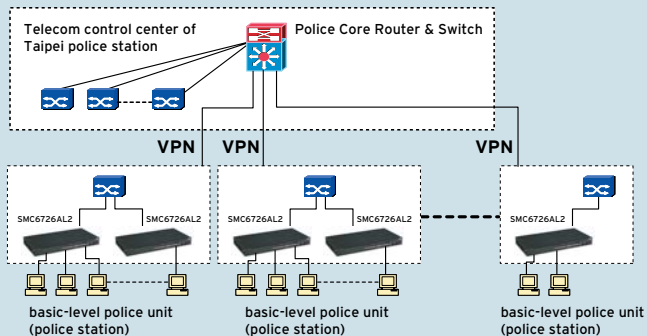

Solution

- L Replace the previous switch with SMC6726AL2 in all police units in the grassroots level. With absolutely no modification to the current network structure, by simply replacing the switch, the capacity and stability of the entire police network is increased. Also, the previous investments on the network would not go to waste. SMC6726AL2 switch installed in the back end has two internally build Gigabit ports which supports high speed fiber optical connection. This will meet the future trend for exploding demands of data transmission. SMC6726AL2 supports ACL and PortSecurity Function, it not only can manage and control the security with IP Block, but also can complete deny access to unauthorized network device. Since the police network contains highly sensitive private data of the citizens and criminal records, the SMC6726AL2 switch with high security features is selected to protect the security of the police network.

Attachment: Taipei City Police Department Network Structure Chart

Product Selection

- SMC6726AL2 : 176 units(24Port 10/100 BaseTx network switch+2Port Gigabit Combo)
- SMC6726L2: 176 units (24 port 10/100 BaseTX network switch +2Port Gigabit Combo)

Customer Feedback

To meet the demands and budgets of Taipei City Police Department, this solution uses this high c/p ratio SMC equipment. Since the installation, the customer has find the system to be extremely stable and fit the their 7X24 working demands.