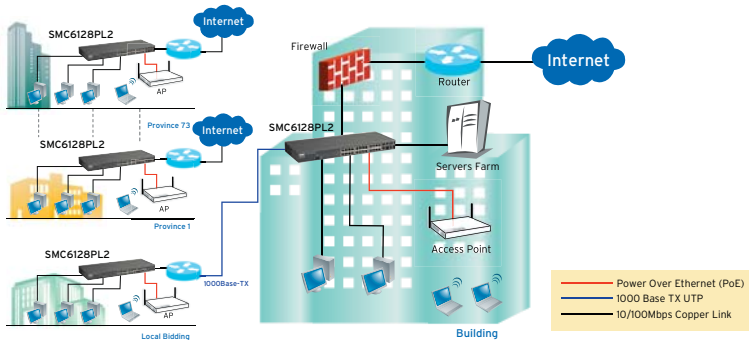

Successful Story

SMC TigerSwitch 10/100 Managed PoE switches adopted by Thailand Provincial Electricity Authority.

The Provincial Electricity Authority is a government organization under the Ministry of Interior. The main business of PEA is to provide electric power for each province. Up to now, 73 provinces in Thailand depend on PEA's electric power supplement. (Approximately 510,000 km2, 99% scope of Thailand.) To improve citizens' living quality and develop country infrastructure, PEA deployed new technology of electric power supplement and distribution system for better efficiency, reliability and quality of service.

Client Demand

- Need to build a strong network that connects all buildings between headquarters and branch offices in different provinces. To provide wired and wireless solution for branch offices. No power cable connection is required for clients in wireless networking.

Solution

- For both wired and wireless network requirement, SMC6128PL2 is deployed in PEA headquarters and branch offices in 73 provinces. SMC6128PL2 provides PoE technology, with the PoE feature, the wireless access point can be installed without power cable connection.
- For each branch office, there will be 3~5 access points installed for wireless network, concerning the security, the enterprise access point provides WEP, WPA, WPA2, 802.1x...etc. to protect network security.

Application Diagram

Product Selection

SMC6128PL2 TigerSwitch 10/100 Layer 2; 228 units
24-port 10/100 Managed Switch and 2-port Gigabit combo ports
2-port 10/100/1000Mbps
IEEE802.3af Power over Ethernet