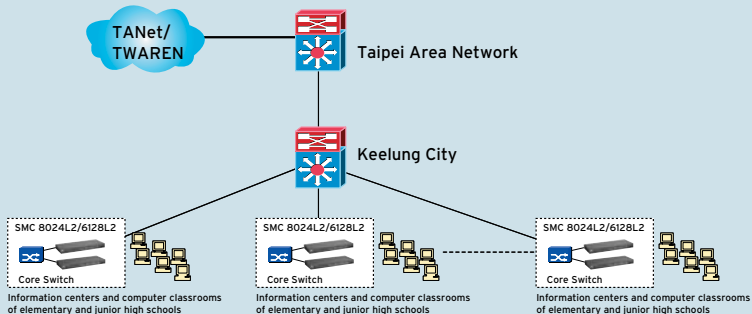

Client Demand

- For the schools in the Keelung Districts, a standardized network system is the key for handling all the educational network demands in the grassroots level. Another important factor is the equipment must be cost efficient, so much that every penny spent must be bargain because the IT infrastructure in the grassroots level is often deficient. Therefore, a high C/P ratio network product is needed to be use as the switch for both IT and computer classrooms.

Solution

- Replace the previous generation switch in the computer rooms of all grassroots level institutes with SMC8024L2 and SMC6128L2. With absolutely no modification to the existing network, the simplest solution to increase bandwidth and speed is to replacing the network switch. SMC8024L2 can support up to non-blocking 48 Gbps, and more than 8000 MAC address. It also supports Jumbo Frame with size up to 9216 byte.

Keelung City Network and grassroots Teaching Network Structure Chart

Product Selection

SMC6128L2 : 223 units(24Port 10/100 BaseTx network switch +4Port Gigabit Combo)

SMC8024L2 : 45 units(24Port 10/100/1000BaseTx network switch +4Port Gigabit Combo)

Customer Feedback

Base on the demand for stability and the budget of the grassroots level educational institutes, the solution provides two SMC equipments with very high C/P ratio and easy direct selection option for CTOC. The installation and performance have been very successful. These equipments are especially suitable for such kind of large scale network construction and can simultaneously allow multiple users to use the internet in a computer classroom situation.