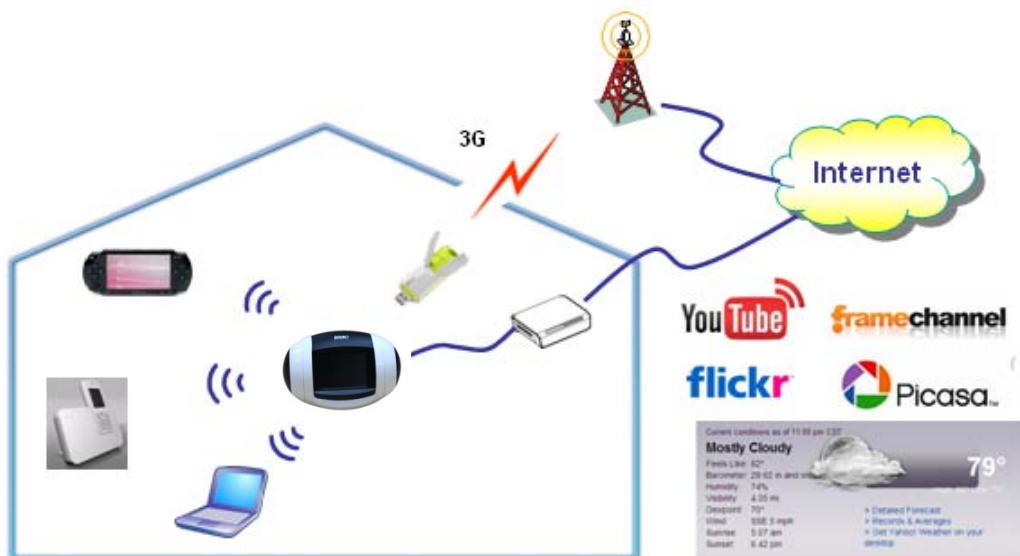

Easy Setup

The built-in a 3.5" touch screen, users are very easy to complete the broadband access and WiFi setup via few finger's motions. A user friendly simple GUI also allows user to play photo, video, music and Internet widget. More advanced network setup functions can be accessed by web/UI.